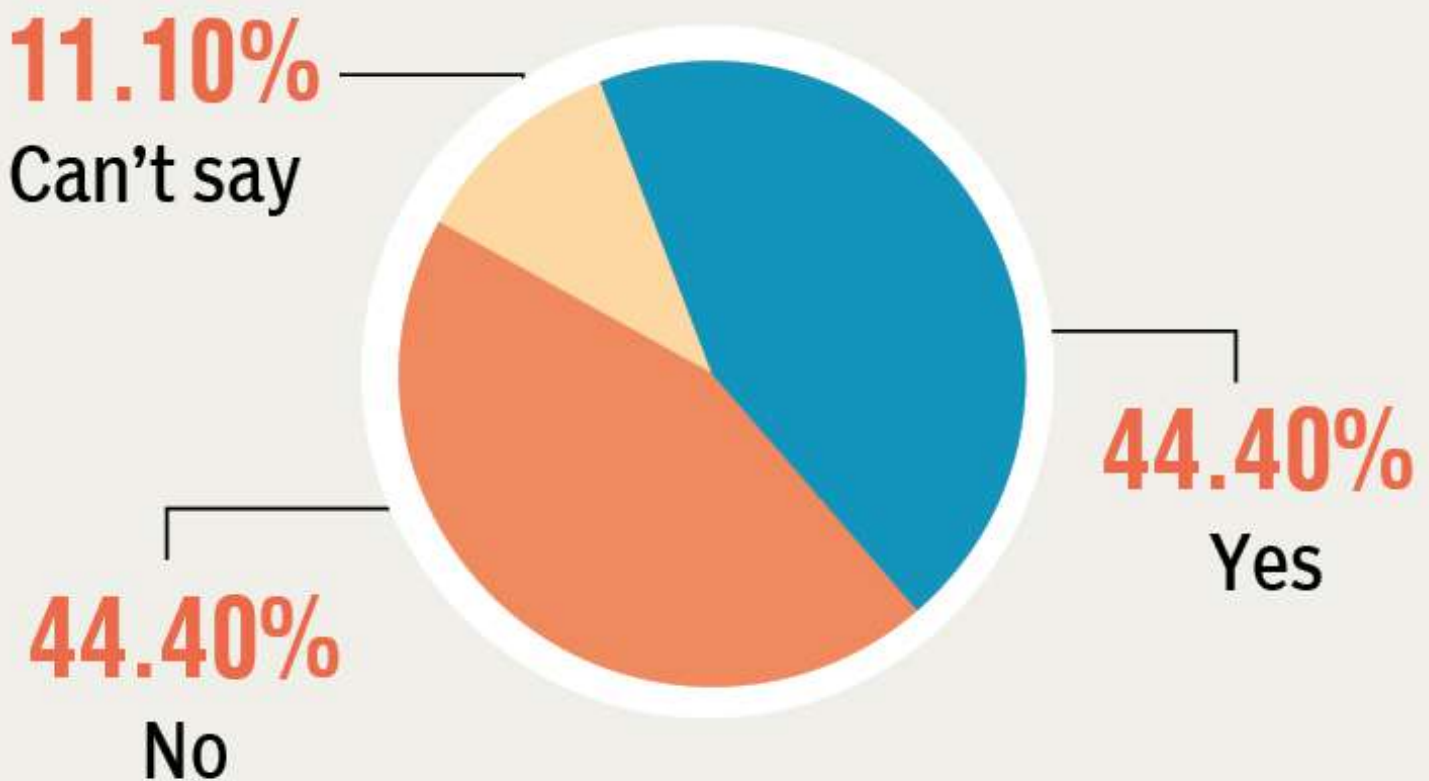

POLL VAULT

The DT Next daily survey reflects the pulse of our readers

Do you think segregation at source is being done properly before garbage disposal in Chennai?

TODAY'S QUESTION:
Should the punishment for abandoning pets and animals be made more stringent in India?

Scan the QR code and mark your vote