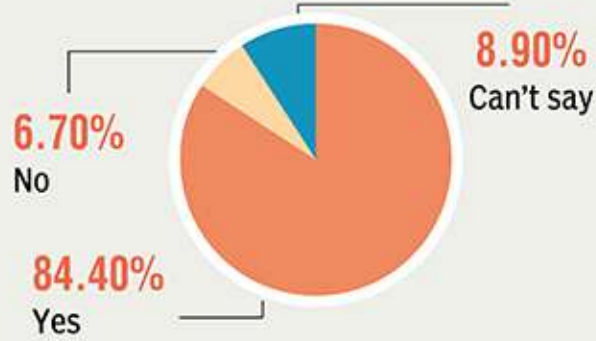

POLL VAULT

The DT Next daily survey reflects the pulse of our readers

Question: **Has mosquito infestation spiked in neighbourhoods post the Chennai rains?**

TODAY'S QUESTION:
Do you think segregation at source is being done properly before garbage disposal in Chennai?

Scan the QR code and mark your vote