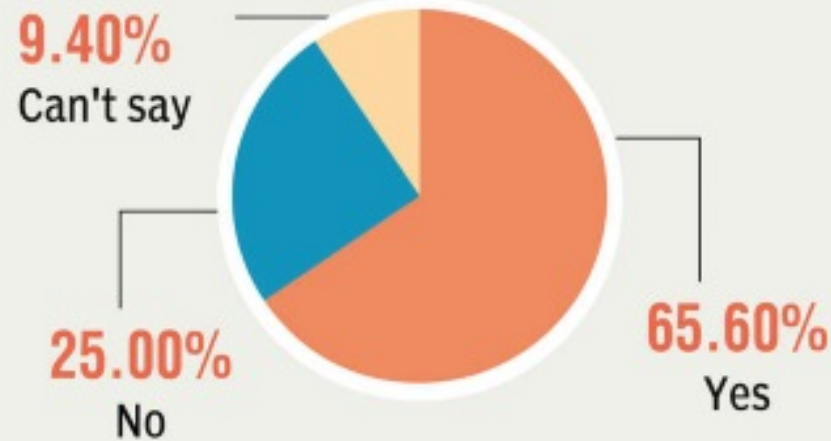

POLL VAULT

The DT Next
daily survey reflects the
pulse of our readers

Question: **Do you think it might be essential to stock up on food essentials over the next few days?**

TODAY'S QUESTION:
In the backdrop of the
inundation, do you
consider Chennai's
Smart City project
as a failure?

Scan the QR code
and mark your vote