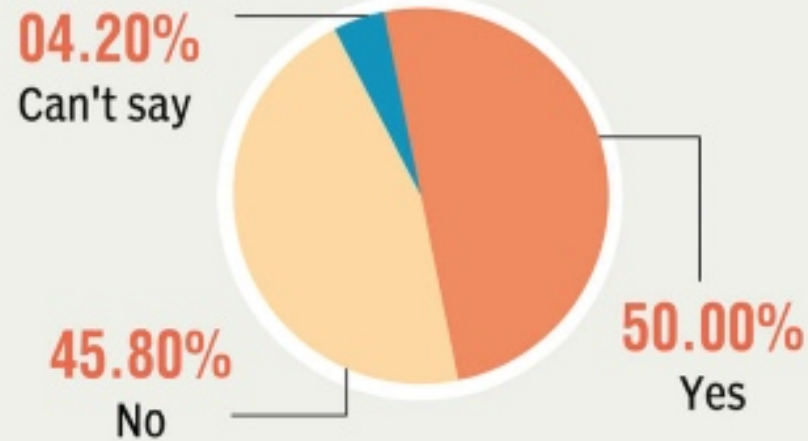

POLL VAULT

The DT Next
daily survey reflects the
pulse of our readers

Question: **Are you in favour of sending children to LKG and UKG classes, if the TN govt gives the green light?**

TODAY'S QUESTION:
Do you think that it
might be essential
to stock up on food
essentials over the
next few days?

Scan the QR code
and mark your vote